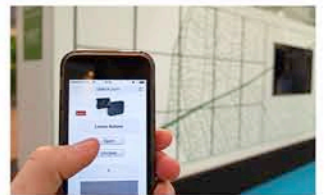

The intelligent, **self managing** locking system

Ubilock is a new and innovative lock that allows you to use and manage your lockers easily, securely and efficiently. The disadvantages of conventional locking systems with keys or non internet-based systems are being eliminated.

Features

Ubilock is equipped with an impressive amount of features like **USB** charging, **RGB** LED indication and **White LED** locker lighting.

Also burglary and incorrect locker use will be **detected and reported** to you or your colleague.

At the same time Ubilock will tell you how often a locker is or is not being used. This will enable a more **flexible working** environment.

Options

Besides the standard features, Ubilock lets you choose how you want your lockers to be used. You can use your existing or new **RFID** card, fingerprint, keypad, **smartphone** or a combination of different options.

With Ubilock's accompanying software you are able to add or change lockers and users. Including **insight** into locker usage to get the most out of your lockers. You can manage this on any PC or Device since it is **web based**.