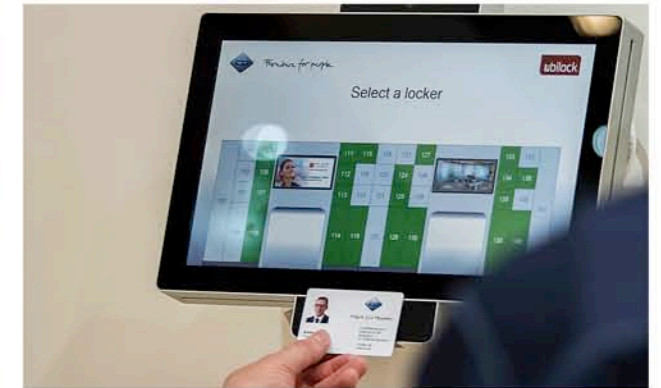

ubilock[®]
Electronic locks

Ubilock B.V.
T. +31 (0)85 488 4768
E. info@ubilock.com

www.ubilock.com

Easy and Secure Locker Management

The intelligent, **self managing** locking system

Ubilock is a new and innovative lock that allows you to use and manage your lockers easily, securely and efficiently. The disadvantages of conventional locking systems with keys or non internet-based systems are being eliminated.

Features

Ubilock is equipped with an impressive amount of features like **USB** charging, **RGB** LED indication and **White LED** locker lighting.

Also burglary and incorrect locker use will be **detected and reported** to you or your colleague.

At the same time Ubilock will tell you how often a locker is or is not being used. This will enable a more **flexible working** environment.

Options

Besides the standard features, Ubilock lets you choose how you want your lockers to be used. You can use your existing or new **RFID** card, fingerprint, keypad, **smartphone** or a combination of different options.